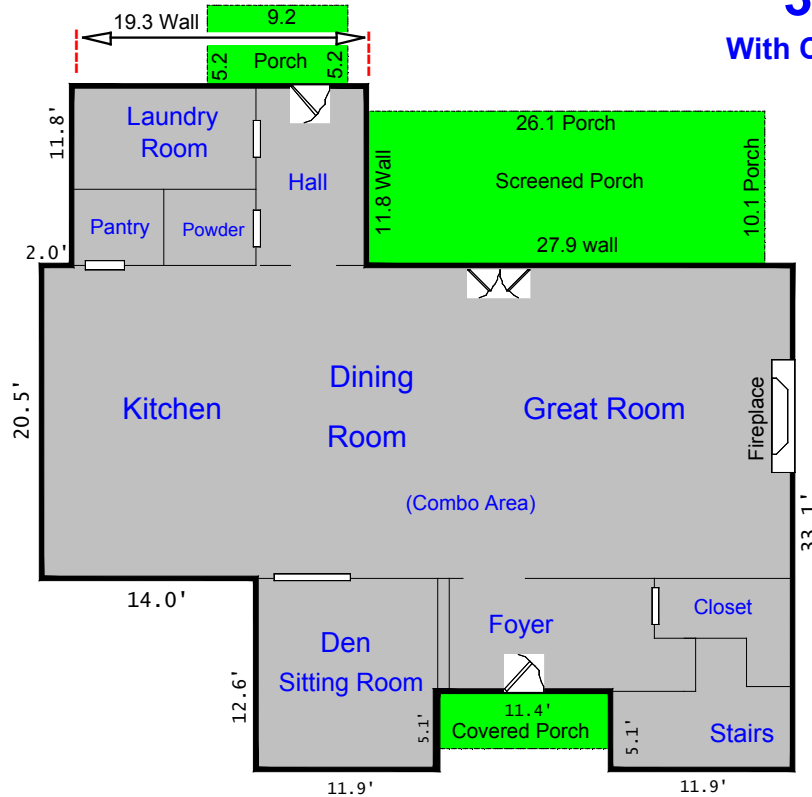

### N-Law Guest Suite Over Garage

## 3 Story Traditional With Carriage House N-Law Guest Suite

Gray Color = MLS Livable Area

Interior walls not to exact scale

# 2nd & 3rd Floor Levels