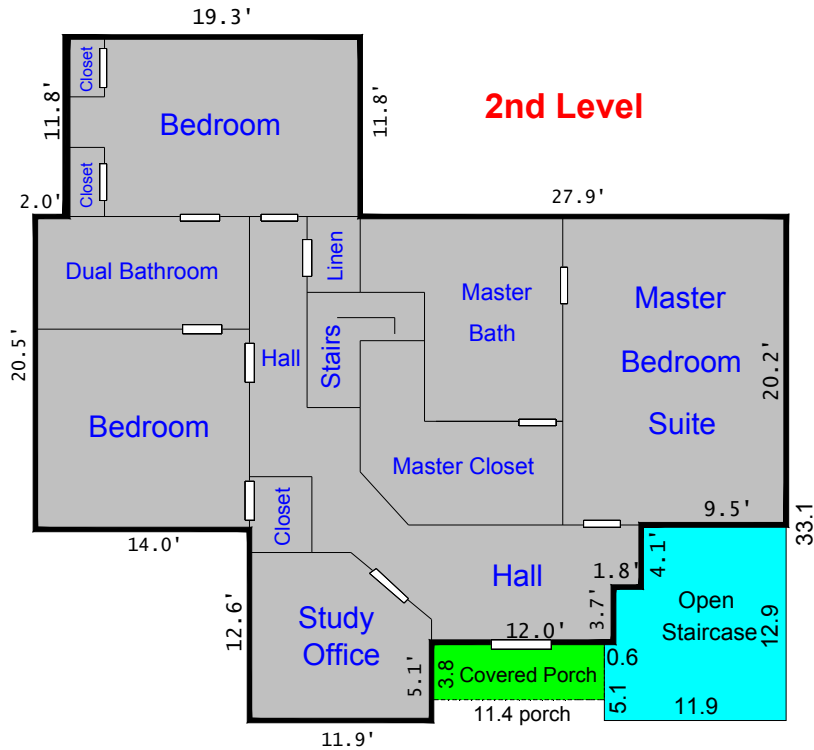

### N-Law Guest Suite Over Garage

## 3 Story Traditional With Carriage House N-Law Guest Suite

Gray Color = MLS Livable Area

Interior walls not to exact scale

# 2nd & 3rd Floor Levels

## 3rd Level