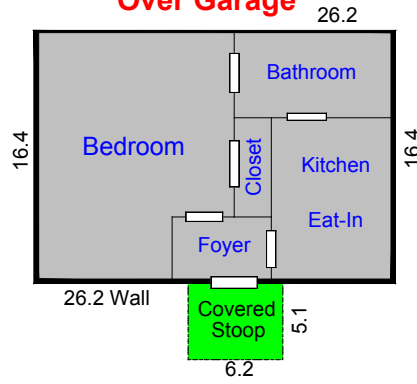

### N-Law Guest Suite Over Garage

## 3 Story Traditional With Carriage House N-Law Guest Suite

Gray Color = MLS Livable Area

Interior walls not to exact scale